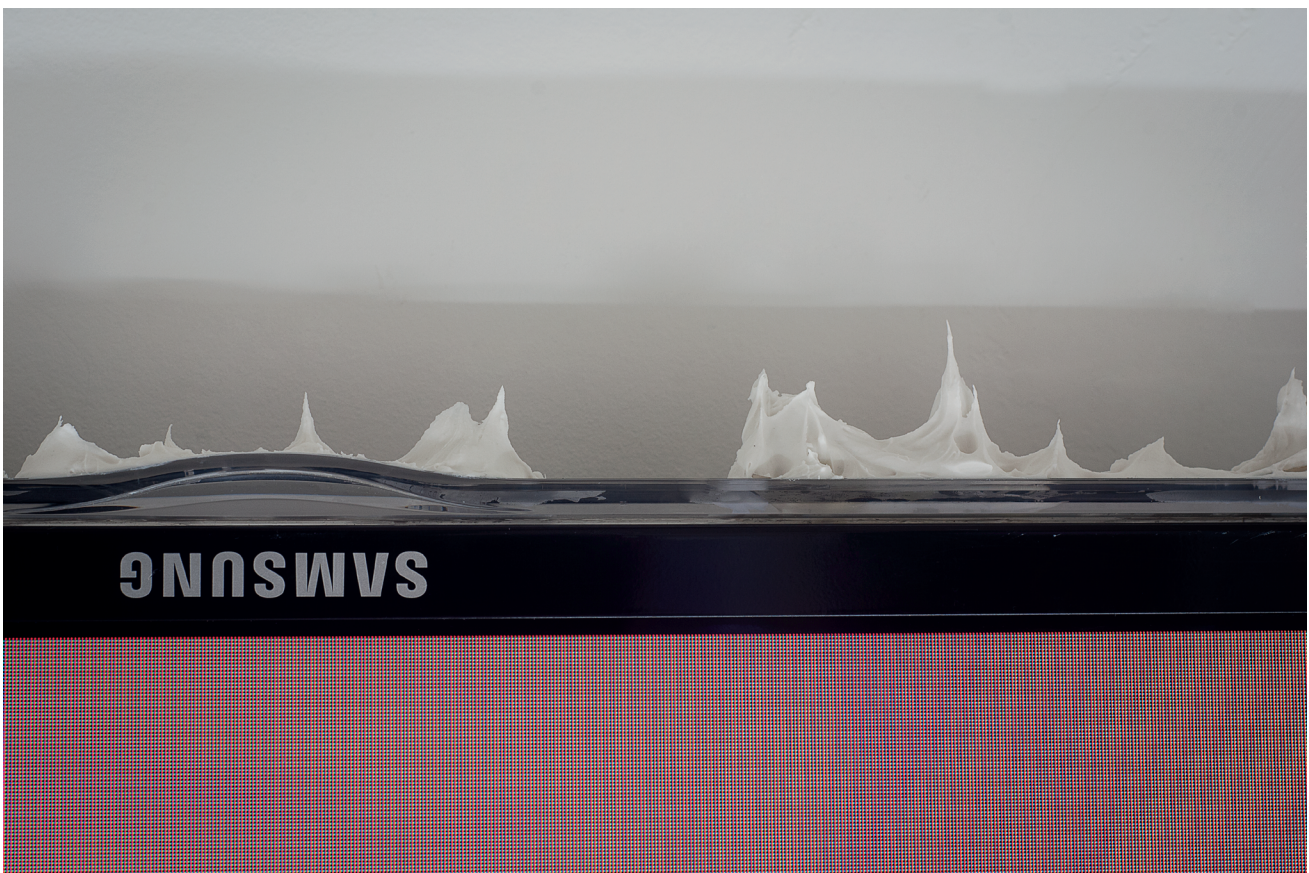

2014

Peripheral Vision, 4th Moscow International

Biennale for Young Art, MMOMA,

Moscow

About the Chair, 9th Biennial of

Photography and Visual Arts in Liège

Wind Chill, Prádelna Bohnice, Prague

2013

Recent Work by Artist-Bleisure Island

(with Miroslava Věčerová), Autoitalia

South East, London

Solo exhibitions

2016

Fear of Darkness, 207 Gallery, VSUP, Prague

Inner Monologue, (with Miroslava Věčerová),

SPZ Gallery, Prague

2015

Subtropical Climate, Entrance, Prague

Chair-Move!, Berlínskej Model, Prague

2014

Jihlava

Look in Your Left Ear, Fotograf Festival,

Gallery Mimochodem, Prague

Fake breathing, (with Miroslava Věčerová),

KIV, Prague

False Bottom (guest: Miroslava Věčerová),

The Chemistry Gallery, Prague

2013

Tongue of Landscape

(with Miroslava Věčerová),

Fuidum-Endgame, Gallery K4, Prague

Photographer, I.D.A., Prague

2016

The Offense of Things, Armaturka,

Prague

Usti nad Labem

Dreams that Money Can Buy,

Drdova Gallery, Prague

2015

4+4 Days in Motion, How Not to Want

Anything, Destours Palace, Prague

L'Accrochage, Jiri Svestka Gallery, Berlin

2014

Peripheral Vision, 4th Moscow International

Biennale for Young Art, MMOMA,

Moscow

About the Chair, 9th Biennial of

Photography and Visual Arts in Liège

Wind Chill, Prádelna Bohnice, Prague

2013

Recent Work by Artist-Bleisure Island

(with Miroslava Věčerová), Autoitalia

South East, London